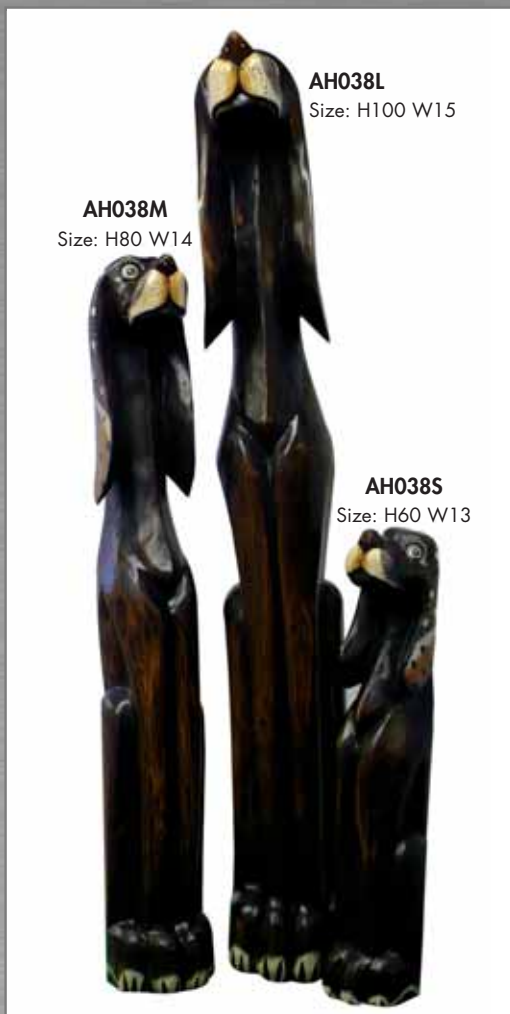

DK2
Size: H48 W16

DK3
Size: H38 W16

AH039L
Size: H100 W15

AH039M
Size: H80
W14

AH039S
Size: H60 W13

AH038L
Size: H100 W15

AH038M
Size: H80 W14

AH038S
Size: H60 W13

DOLPHINS 1
Size: H30 W17

DOLPHINS50
Size: H50 W15

DOLPHINS30
Size: H30 W15

AH055 ELEPHANT
Size: H30 W20

AH055 RHINO
Size: H30 W20

AH055 TIGER
Size: H30 W20

AH055 GIRAFFE
Size: H30 W20

AH055 WILDERBEAST
Size: H30 W20

AH055 ZEBRA
Size: H30 W20

AH054
Size: H85 W50